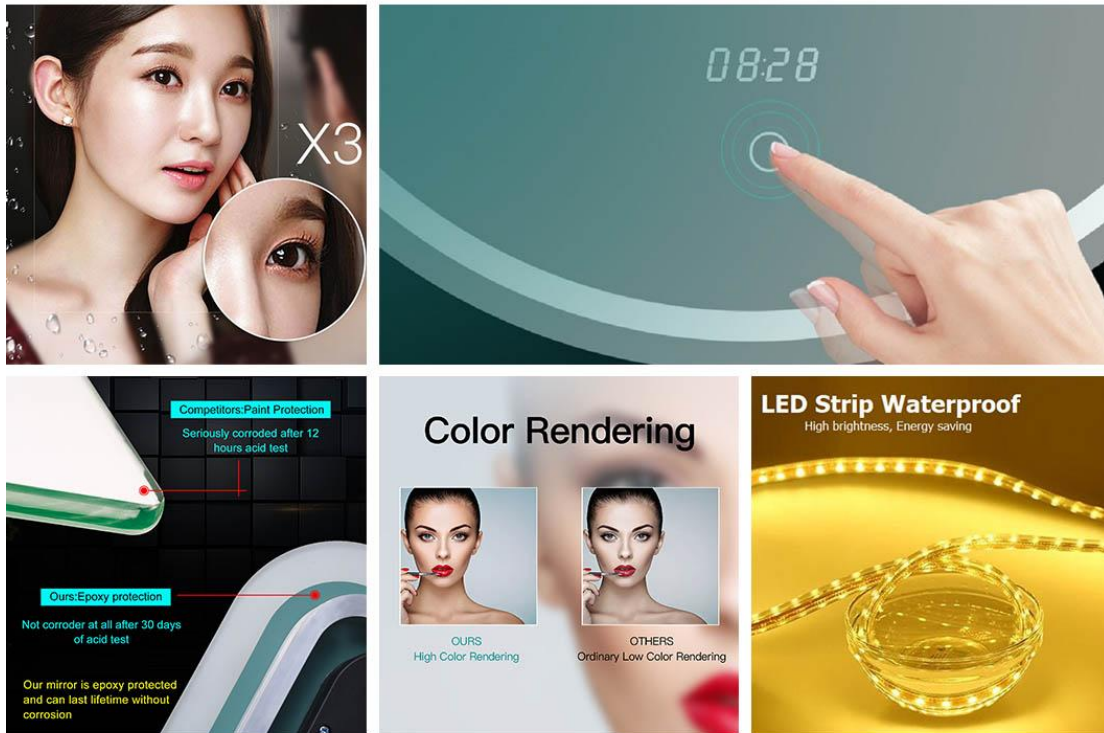

Round LED Bathroom Mirror with Multi-functions as you NEED:

Optional Functions(More than 2 functions to be chosen):

- ❖ Dimming
- ❖ Anti-fogging sensor
- ❖ Explosion proof
- ❖ Three Color Temperature Changing
- ❖ Digital Clock, Temperature Display
- ❖ Bluetooth speakers--Enjoying Music when Bathing